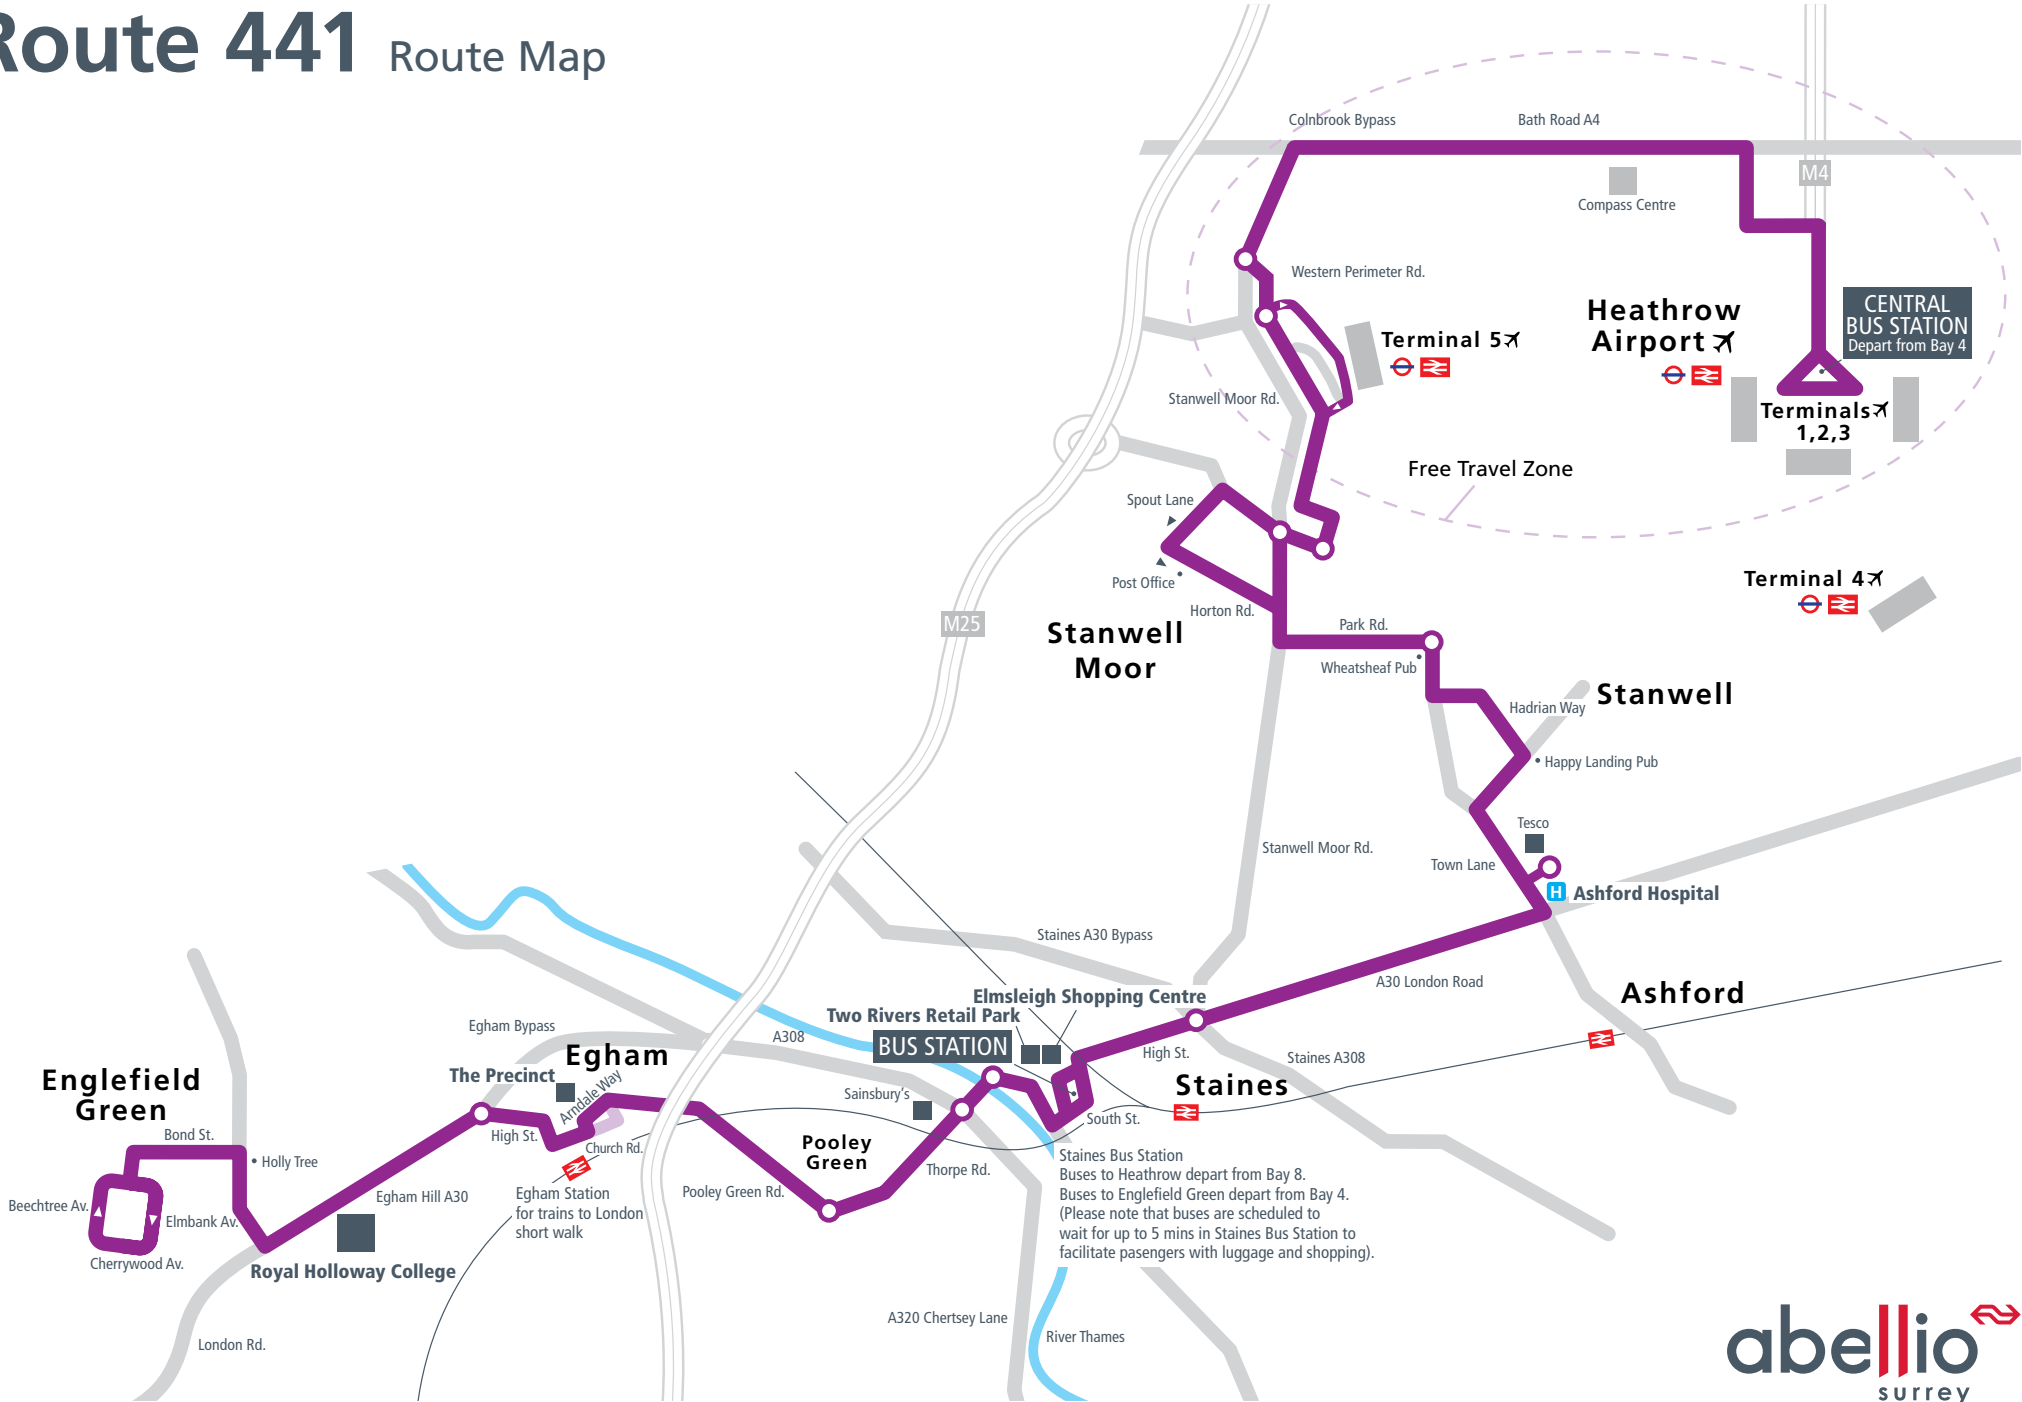

Route 441 Route Map

Staines Bus Station
 Buses to Heathrow depart from Bay 8.
 Buses to Englefield Green depart from Bay 4.
 (Please note that buses are scheduled to wait for up to 5 mins in Staines Bus Station to facilitate passengers with luggage and shopping).